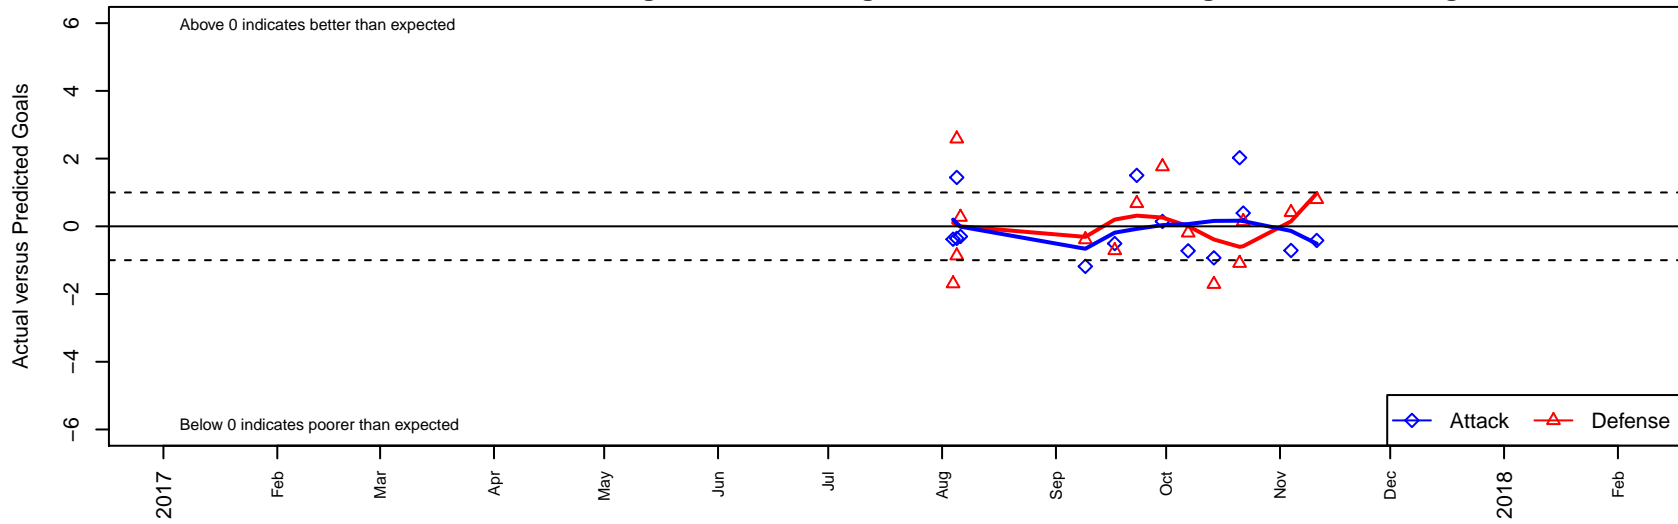

# MRFC White G04

Mount Rainier FC  
Bonney Lake, WA  
G04 total strength=719  
attack=0.73 defense=0.78  
fall league = PSPL Copa 1 – West U14  
notes= Seppi 2016

alt names used:  
MRFC G04/05  
MRFC G04/05 McGonegle/Pearson

Venues played:  
2017 Mt Hood Challenge U14 Silver  
2017 PSPL Copa 1 – West U14

**MRFC White G04**  
Dots are actual minus expected GF (blue circles) and GA (red triangles).  
Blue line is smoothed change in attack strength. Red is smoothed change in defense strength.

**attack and defense variance (black dot)  
relative to other teams  
and top 10 in region**

**attack and defense rating  
relative to others at age  
and all opponents in last 13 months**

**Performance relative to 13 month average**