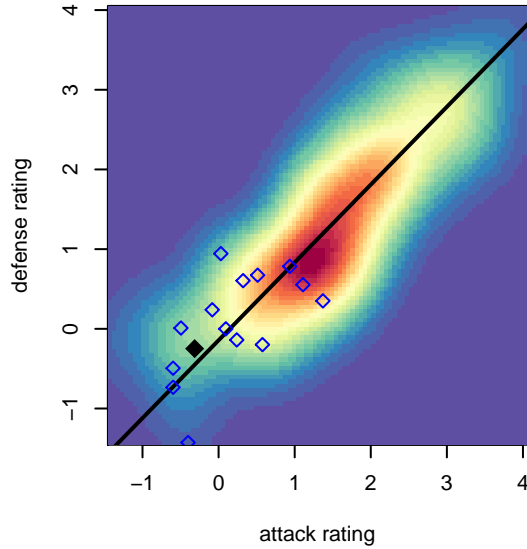

Venues played:  
2017 Mt Hood Challenge U14 Silver  
2017 PSPL Copa 1 – West U14

**MRFC White G04**  
Dots are actual minus expected GF (blue circles) and GA (red triangles).  
Blue line is smoothed change in attack strength. Red is smoothed change in defense strength.

**attack and defense variance (black dot)  
relative to other teams  
and top 10 in region**

**attack and defense rating  
relative to others at age  
and all opponents in last 13 months**

**Performance relative to 13 month average**