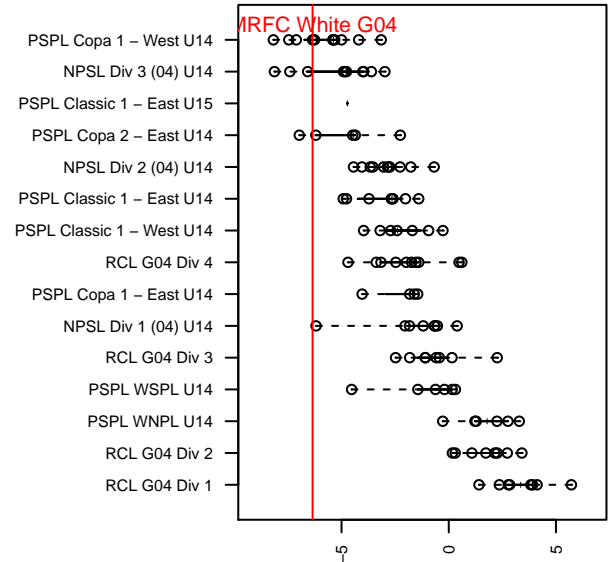

# MRFC White G04

Mount Rainier FC  
Bonney Lake, WA  
G04 total strength=719  
attack=0.73 defense=0.78  
fall league = PSPL Copa 1 – West U14  
notes= Seppi 2016

alt names used:  
MRFC G04/05  
MRFC G04/05 McGonegle/Pearson

Venues played:  
2017 Mt Hood Challenge U14 Silver  
2017 PSPL Copa 1 – West U14

**MRFC White G04**  
Dots are actual minus expected GF (blue circles) and GA (red triangles).  
Blue line is smoothed change in attack strength. Red is smoothed change in defense strength.

**attack and defense variance (black dot)  
relative to other teams  
and top 10 in region**

**attack and defense rating  
relative to others at age  
and all opponents in last 13 months**

**Performance relative to 13 month average**