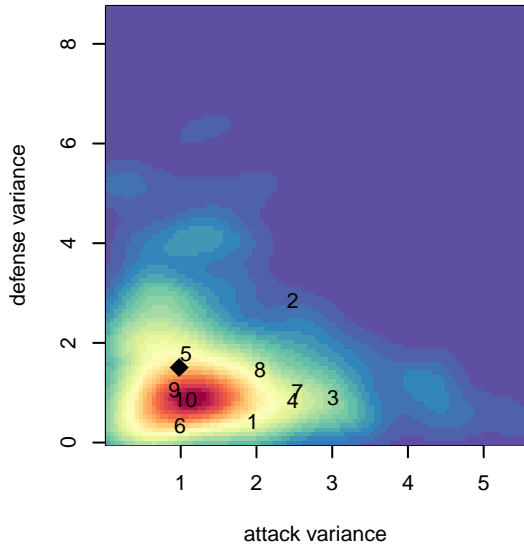

Venues played:  
2017 Mt Hood Challenge U14 Silver  
2017 PSPL Copa 1 – West U14

**MRFC White G04**  
Dots are actual minus expected GF (blue circles) and GA (red triangles).  
Blue line is smoothed change in attack strength. Red is smoothed change in defense strength.

**attack and defense variance (black dot)  
relative to other teams  
and top 10 in region**

**attack and defense rating  
relative to others at age  
and all opponents in last 13 months**

**Performance relative to 13 month average**